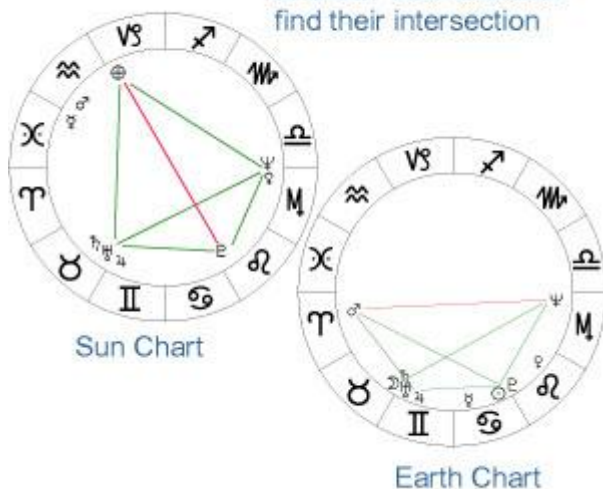

StarTypes: Life-Path Partners

Compare the earth-view and sun-view charts to find their intersection

The Techniques

In the beginning, as mentioned, when I compared my heliocentric chart to the geocentric chart I was so used to, I noticed that the planets were not always in the same places. Let me give you an example: Mars.

My geocentric Mars is in tropical Aries. Mars in Aries, just about as hot a place as you could name for Mars, and astrologers had chided me about this for virtually ever. And I did have a bit of a temper. Everyone could see that.

Now along comes the helio chart, where my Mars is in Aquarius, not in Aries. So, outwardly (geo) my Mars is in Aries, but inwardly (helio) it actually is in Aquarius. Actually, out there in the solar system, as it circled around the Sun, my Mars was in Aquarius and not in Aries. It only appears to be in Aries because the earth is embedded in the solar system and from its vantage point Mars appears to be in Aries, when it actually is