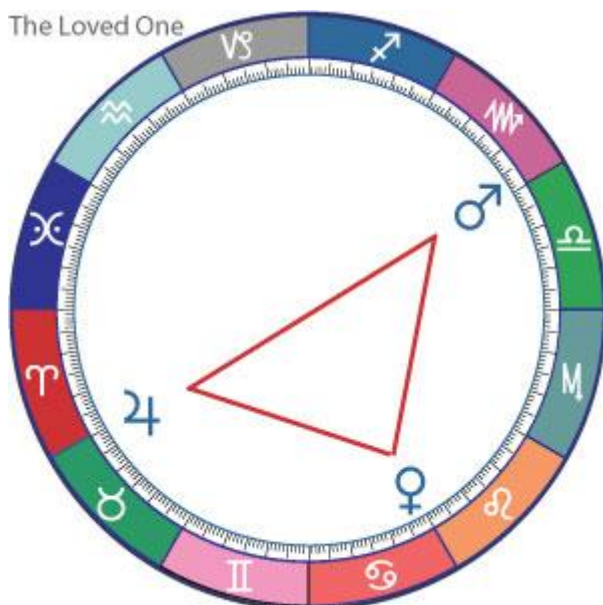

StarTypes: Life-Path Partners

Whole-Chart Patterns

These whole chart patterns have been studied for many centuries and a whole body of astrological knowledge and folklore has built up around them, which makes their interpretation fascinating. We mentioned earlier the two most basic aspects, that of the Conjunction (when two bodies are at the same exact point in the zodiac) and the Opposition (when two bodies are opposite one another in the zodiac). In addition, other two-body aspects include the Trine (120 degrees), the Square (90 degrees), and so on. These are two-body or isolated aspects, and are not the kind of aspect patterns I am talking about here.

Most of the more famous whole-chart patterns are three and four-body patterns. Let's look at some of the best known of the three-body whole chart patterns.