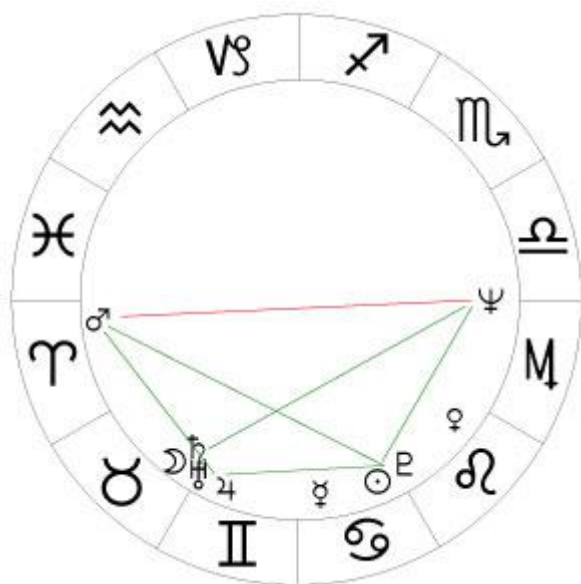

StarTypes: Life-Path Partners

of our attention and should be consulted, just as we consult the traditional geocentric natal chart.

The Geocentric Chart

Over many years I have found it mostly a waste of my time to try to interpret the large-scale aspect patterns (StarTypes) in the geocentric chart. They just do not hold up as well. Instead, I found myself peeking at the helio chart to get my bearings on a particular individual, to see what really is going on in there. After using both charts side by side for awhile, I found myself always looking at the helio chart first, and perhaps then getting around to looking at the geo patterns later on in a reading, if at all. In the great majority of the personal readings I have done, my client had all the information they needed about their inner spiritual nature or life path just from the helio chart, without ever having to even look at the