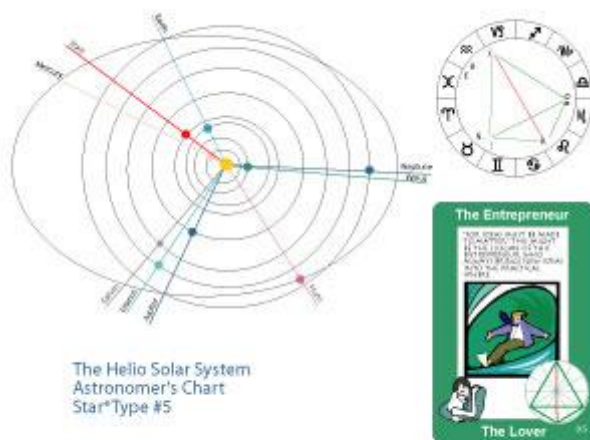

StarTypes: Life-Path Partners

StarTypes Astrology

In a real sense, most of the other major whole-chart patterns can be related to one or the other of these aspect pattern families, the T-Square and the Grand Trine. This is a key point.

Every astrologer has his or her areas of astrology where they have a natural passion. These whole-chart patterns happen to be one of my areas, and I have studied them intensively since the late 1960s and early 1970s. And like most astrologers, my fascination with these patterns is in direct correlation to their ability to reveal to me information of great use about myself, my family, and all those I have come to know in my life.

This study has not been some abstract piece of astrological research on my part, but an adventure beyond my wildest expectations, one that has carried me beyond any astrology I had known up to that time