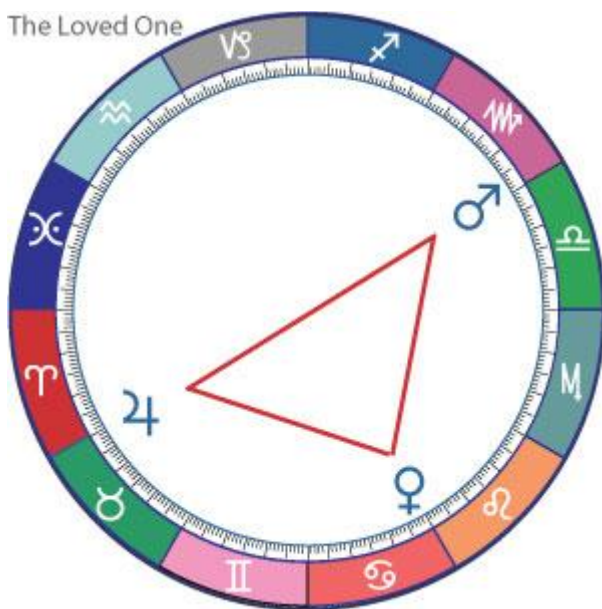

StarTypes: Life-Path Partners

by the fact that single aspects link together, aspect to aspect, to form a complete pattern that runs a full 360-degrees around the chart, ending at the aspect where it began.

Whole-Chart Patterns

In other words, StarTypes are not single aspects like an isolated Square (90-degree) or Trine (120-degree) aspect, although these single aspects too are important and have been used for centuries.

StarTypes patterns refer only to multiple aspects that are linked, one to another, to create a pattern that stretches completely around the chart, the full 360 degrees. That is what defines a StarType.

The large whole-chart StarType patterns have a different feel and interpretation from the single aspects. They are dynamic configurations that have