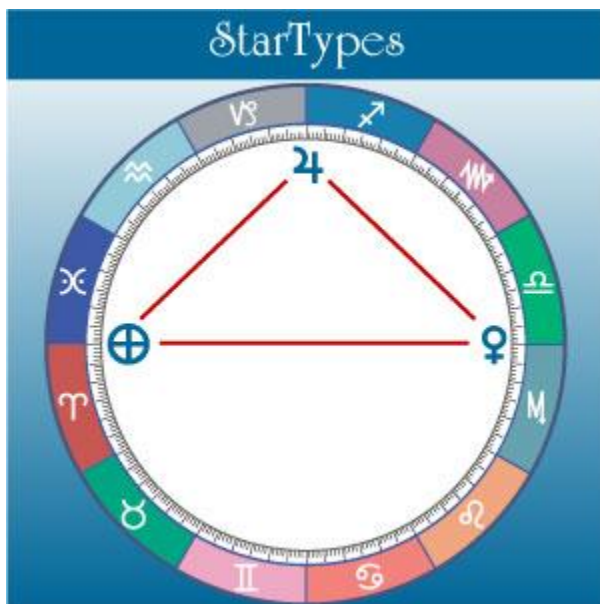

StarTypes: Life-Path Partners

let's at least give it enough space to get together on the same page as to what is being referred to here.

The T-Cross

The long and the short of it is that the T-Cross or T-Square StarTypes appear to be the transmitters, the magnetized, the charismatic. Again: I can't tell you the reasons why (although I have ideas on this), but I can tell you that these cross-bound StarTypes have something deeply embedded in their very incarnation that is transmitted or radiates from them to the rest of us. We can call it information or star-power or whatever. It does not matter the name. Some StarTypes broadcast and the rest of us receive or take it in. Some of us can interpret this information that is transmitted, which brings me from talking about the one main StarType (the T-Square) to the two main opposite archetypes, the yin and the yang of StarTypes.