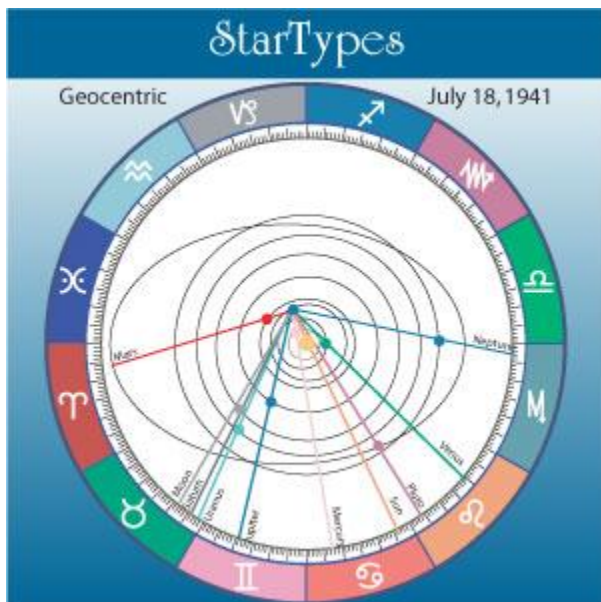

StarTypes: Life-Path Partners

standard geocentric natal chart. Not so. Both charts are invaluable. It is more like we now have a witness, a second astrological opinion, so to speak.

Geocentric Positions

The standard traditional geocentric chart continues to be where we look for anything personal, the circumstances in which each of us find ourselves embedded, just like the earth is embedded within the heliocentric solar system.

But right now, in these years, it may be necessary to emphasize the heliocentric chart, if only because we have avoided giving it any attention all these many centuries. We are just playing catch up, if nothing more. Let me give another example that I mentioned before.

Astronomers do not calculate astronomical information using the earth as a starting point and