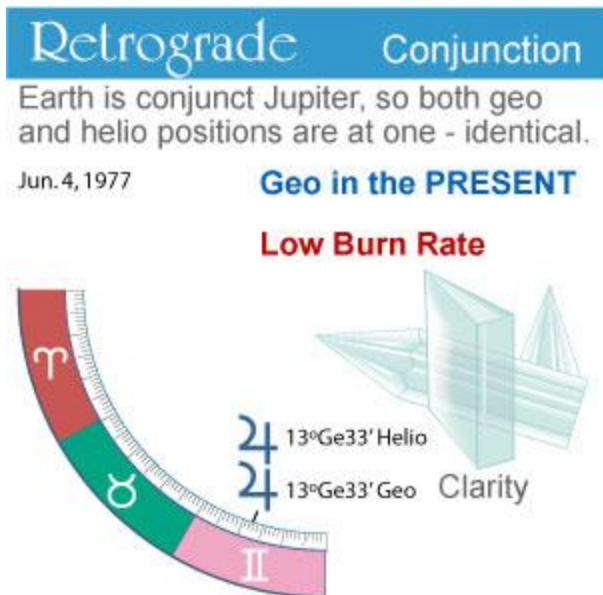

StarTypes: Life-Path Partners

Sun Conjunct Planet (again)

This marks the point where the geocentric position of the planet has caught up with the helio and they are one. From this point, the geo positions proceeds to forge ahead.