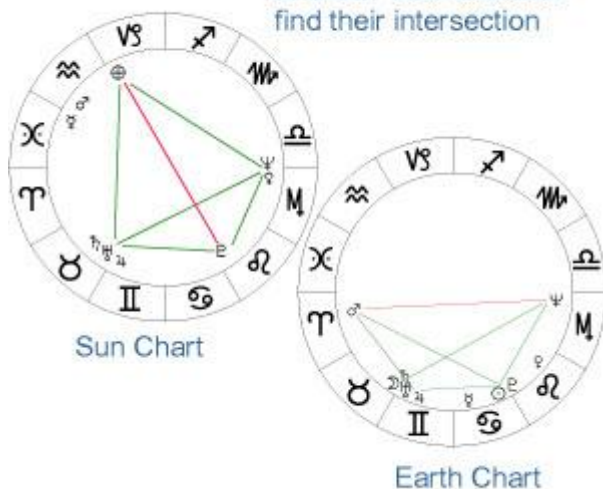

StarTypes: Life-Path Partners

Compare the earth-view
and sun-view charts to
find their intersection

Geocentric and Heliocentric

I hope by now that you have the idea that I feel that it is the heliocentric StarType patterns that best define the inner or essential nature of a person, and not the geocentric patterns. Of course StarType patterns also exist in your natal geocentric chart, so why not just use that chart?

Of course, you can do that, and I have too. The difference is that I find that the helio StarType best defines the spiritual nature of the greater self or individual one is. It is the helio pattern that best represents what the entire solar system is doing (aspect wise) at any given moment, and the geocentric patterns may or may not reflect these helio patterns at any given time.