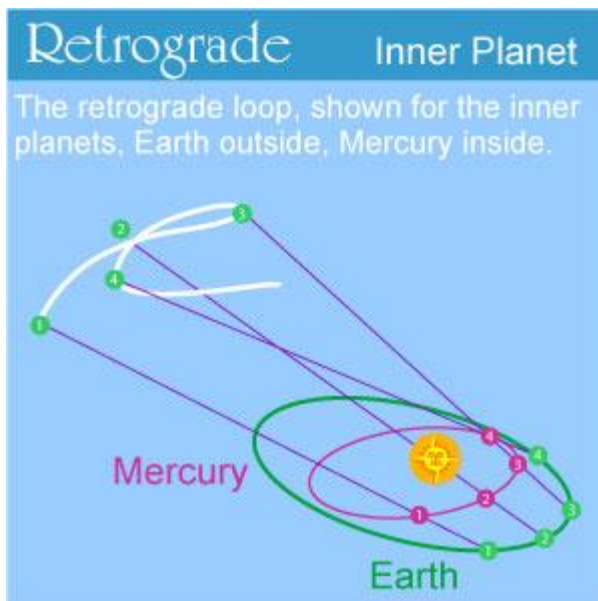

StarTypes: Life-Path Partners

Inner Planets Retrograde

Each major planet appears to move thru the zodiac with one major zigzag or retrograde loop per year, as the earth completes its annual cycle. The inner planets, Mercury and Venus, have a more complicated schedule. Astrologers note where this loop or zigzag occurs in the zodiac each year. In particular, it is considered significant if the retrograde loop occurs at a sensitive point in one's horoscope, such as the position of a natal planet. In such a case, the retrograding planet may pass over this sensitive point up to three separate times -- forward, backward, and forward again. What follows is an introduction to these three retrograde-phenomena.

This technique requires some understanding of the heliocentric workings of the planets. After all, the entire retrograde phenomenon is little more than a reflection of the Earth's motion around the Sun in