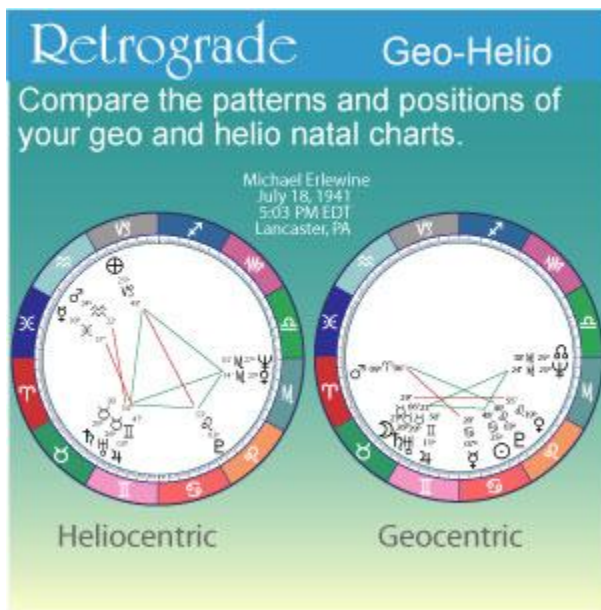

Saturn 06°01' (Heliocentric phase angle)

Uranus 02°59' (Heliocentric phase angle)

Neptune 01°54' (Heliocentric phase angle)

Pluto 01°27' (Heliocentric phase angle)

Geocentric and Heliocentric: Interface

Most astrologers who have investigated the difference between a birth or event as seen from geocentric and heliocentric perspectives find that the geo chart refers more to our personality, or the outer circumstances