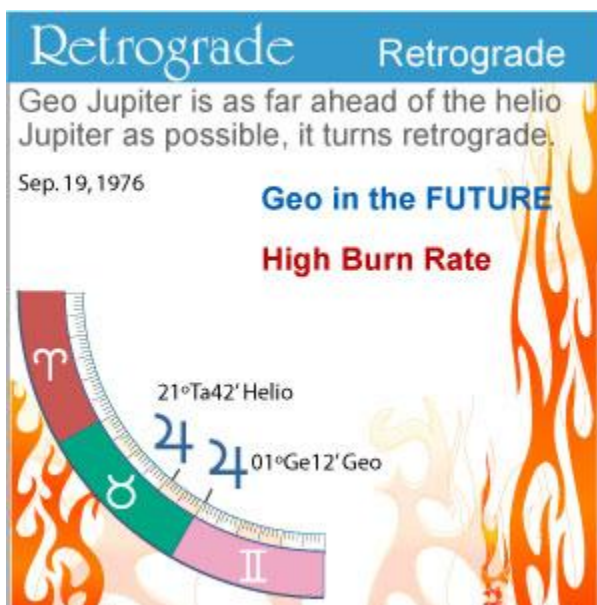

StarTypes: Life-Path Partners

moves out ahead of the helio. We have the lowest burn rate here.

As the conjunction passes, the geo position of the planet moves ahead of the helio position and into uncharted territory, degrees of the zodiac that the helio has not yet seen, since the last cycle. In some sense, we appear to be moving into our own future, ranging ahead of reality.

Planet Retrogrades

This marks a period where the geocentric position of the planet stops its forward motion and begins to move back over the new area it has just traversed, making a second pass over this particular area of the zodiac. This always takes place during the waning "square" of the Earth to the outer planet in question.