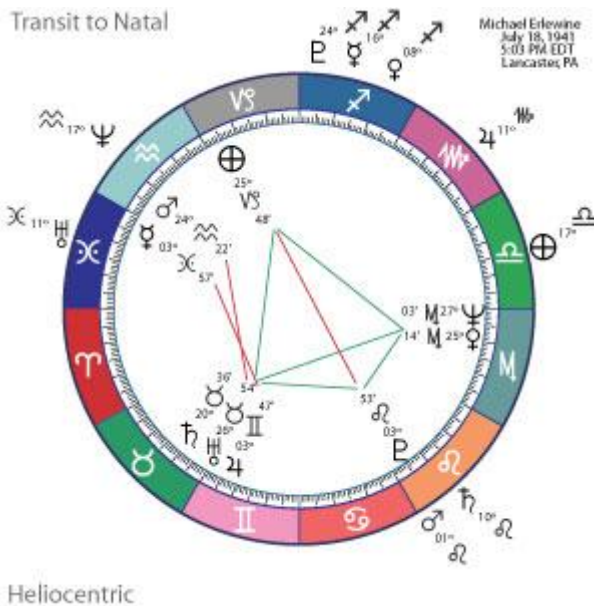

StarTypes: Life-Path Partners

Transits and What-Not

By all means, you want to check out planetary transits in the helio. They work just as they do geocentrically, only I find them (like all helio phenomena) more stable and consistent than the geo equivalent. In other words, I can depend on helio transits; I get a clearer picture of what is happening.