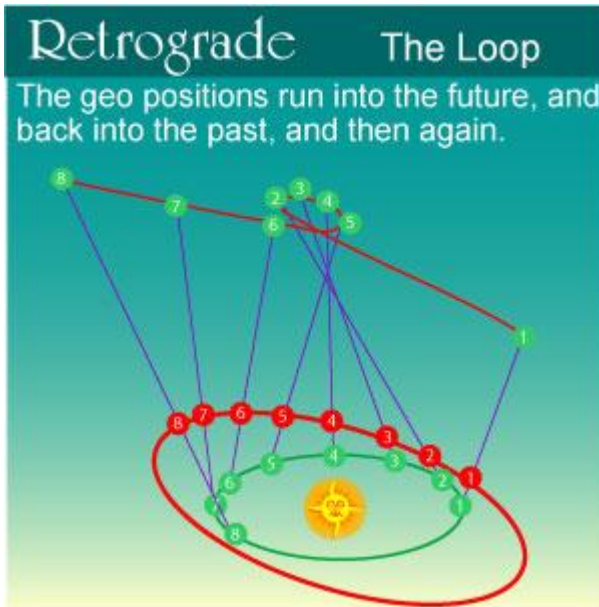

StarTypes: Life-Path Partners

First, let's refresh ourselves on the difference in interpretation between the geo and helio position of any planet, keeping in mind that the geo planet position is the earth's view of that planet as it moves always forward in the zodiac in the sun-centered solar system, and the helio planet position is the position of the same planet in the actual solar system, with the Sun as center.

Astrologers who use helio positions, like Dane Rudhyar, Robert Hand, and myself, for example, find that while the geo position charts the outward personality, circumstances, and how they appear in our lives (as traditional astrology states), the helio position, with its steady advance through the zodiac, marks the inner or true position (and meaning) of the planet.