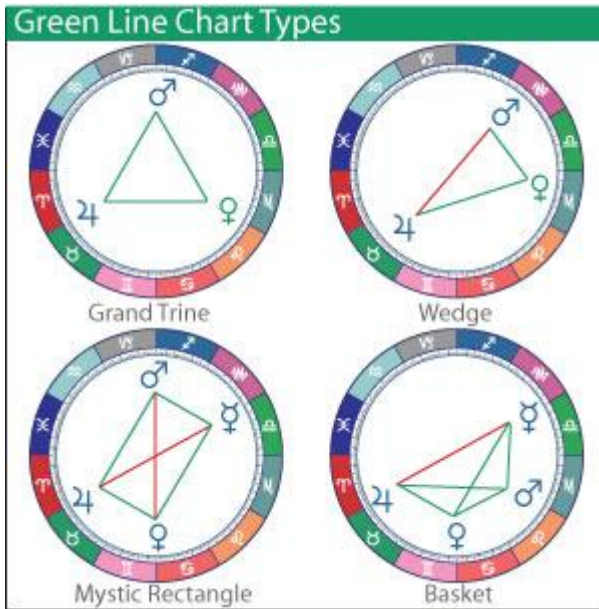

StarTypes: Life-Path Partners

My Point

However, I tend to phrase all of this opposite talk a little differently. I simply say that there either is or is not a cross in the helio chart. The fact of their being a T-Square StarType in the chart is primary. All else is secondary.

In other words, although I would agree that the Grand Trine StarType is the polar opposite to the T-Square StarType, all of the other StarTypes also serve to monitor or receive whatever we might agree that the cross StarTypes are putting out. However, the Grand Trine is perhaps the most perfectly tuned StarType (like an antennae) to take all this information in, but all of the other StarTypes, in fact any non-cross StarType, do the same thing, to one degree or another: receive. The Grand Trine just does it better.