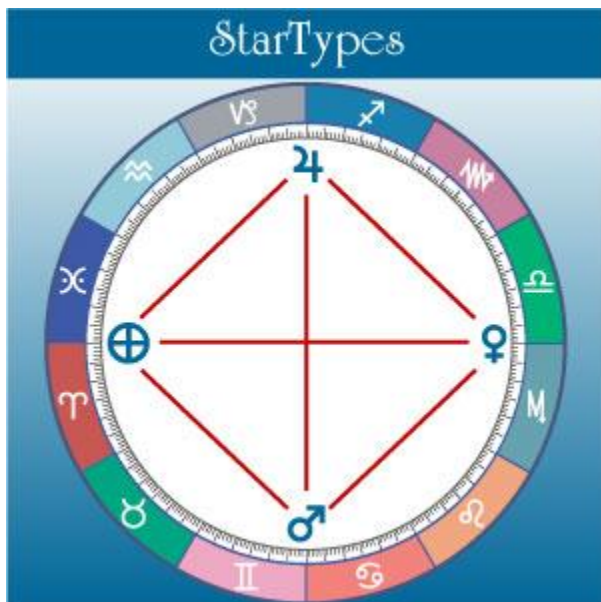

StarTypes: Life-Path Partners

fascinated astrologers past and present. What these large heavenly patterns, these StarTypes, mean for us is what we will now be getting into.

The Crux of the Matter

I have spent over thirty years researching StarTypes, these large aspect patterns in the sky, so one might imagine there is a lot to communicate here. However, the actual results are almost embarrassing, they are so simple. The one key thought that drives the whole StarTypes concept is this:

Is there or is there not a T-Square pattern in the heliocentric natal chart?

The T-Square pattern consists of two planets that form an Opposition (180-degree) aspect to one another, with a third planet at their midpoint that is at right angles to the other two.