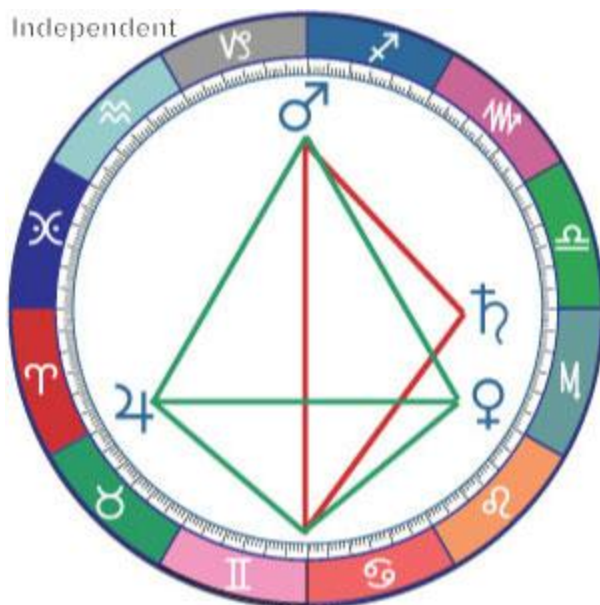

StarTypes: Life-Path Partners

The Two Relationship Types

Something as all encompassing as this dynamic we see playing out in the heavens, the Cross and the Trine, must have mundane emanations. After all, astrology is just a language to view day-to-day reality. And so there are mundane signs here on earth, in fact all around us. And these emanations are as overarching and pervasive as the great archetypal StarType patterns themselves, for they point to the very sense of relationship itself: the Lover and the Loved One.