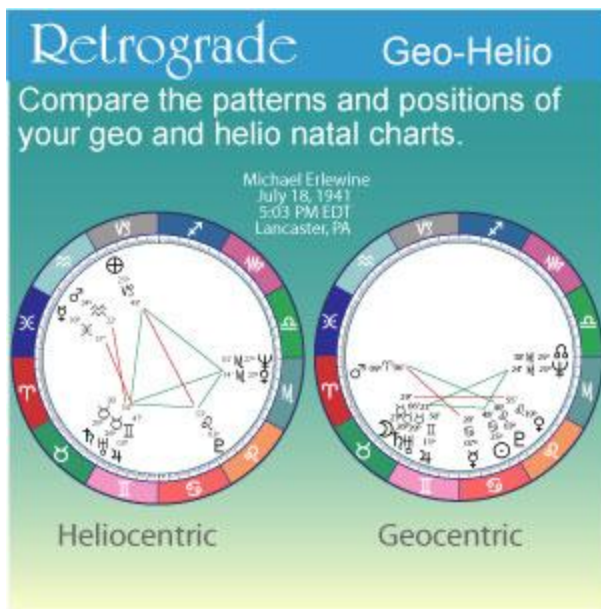

StarTypes: Life-Path Partners

Retrogradation

Later on there is a complete article on the retrograde phenomenon, so here I will just mention it. By examining the positions of each planet in regard to whether its geo zodiacal position is either ahead or behind its helio position is revealing. While the helio planet position keeps endlessly plugging along moving always forward in the zodiac, the geo position for that planet ranges ahead and behind the actual position, which gives rise to all kinds of possible interpretations.

Example interpretations might be something like: at times events and outer circumstances run ahead of our heart, our ability to carry them out. At other times, circumstances seemed mired in the past, and we are forced to plan the future internally and wait until events catch up to our foresight. You get the idea.