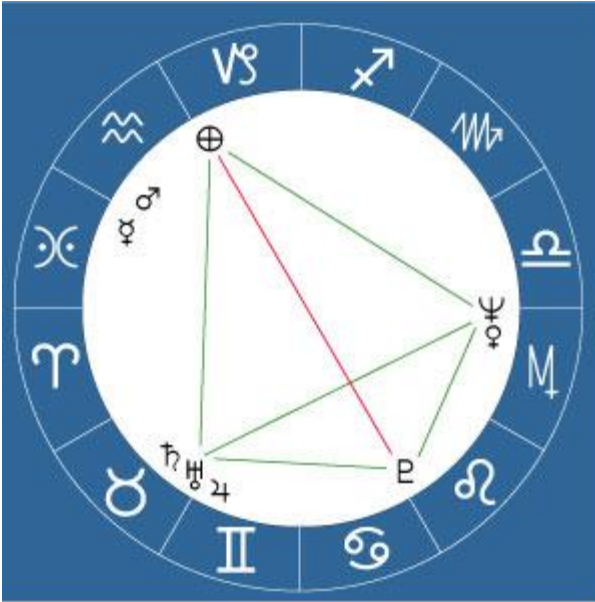

StarTypes: Life-Path Partners

Your Dharma Chart

To be clear, I am not saying that the helio chart is somehow God or even the God in us, but what I am saying is that between the absolute awareness (call it God or Buddha or what-have-you?) and our personality and life circumstances are several main archetypes or dharma paths – ways of being.

In other words, there are all kinds of personalities and life circumstances, probably as varied in number as there are people in the world. Between these endless personalities and whatever common unity all persons ultimately share are a number of basic archetypes into which all these personalities can be grouped. This is what StarTypes is about, the basic archetypes or schools of thought to which each of us belong.

We are all unique persons and we all share some common essence. That is well documented by philosophers, psychologists, and poets the world