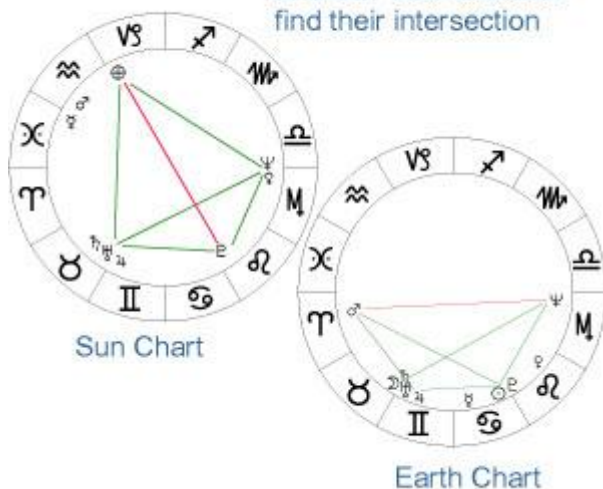

StarTypes: Life-Path Partners

Compare the earth-view and sun-view charts to find their intersection

One Individual: Two Views

Yet there was something about these large-scale patterns in the helio that was more persuasive of my attention than I could remember experiencing. They were somehow more real, more emphatic. They caught my attention and then held it in a way that had not happened in the past.

Sure, it started with my own chart. My geocentric, standard natal chart was interesting in many ways, and of course I had counted those ways using every astrological technique at my disposal. Yet, I was always felt like something was missing that I needed to hear. I had never fully identified with my traditional chart, but sought to twist and turn it with techniques to somehow extract from it something deeper, something more about how I saw myself. That traditional geo chart was not all of how I saw myself,