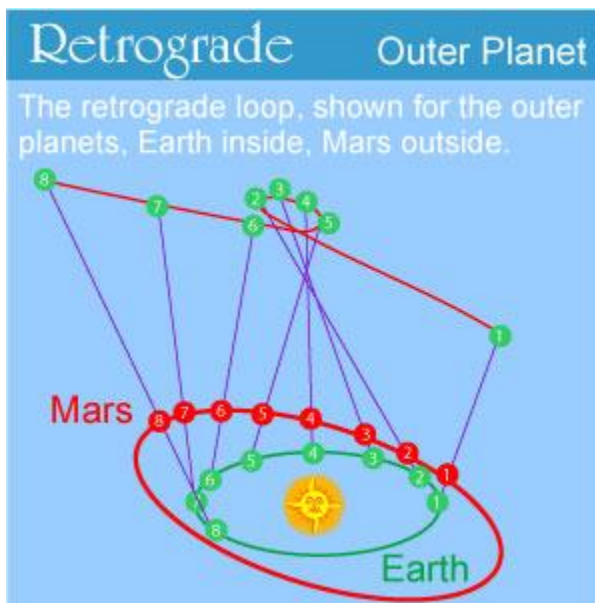

StarTypes: Life-Path Partners

indicate, or point to. The real facts of any situation are the ultimate talisman, or key to the meaning or directionality that may be involved. With this in mind, let us take a look at the very important phenomenon of planetary motion, in particular the fact that the planets appear to go forward and backward thru the zodiac -- the retrograde phenomenon.

Outer Planets Retrograde

First, a brief review. The planets orbit the Sun in large, almost circular, orbits. Considered from a heliocentric, or Sun centered standpoint there is no retrograde, or backward motion, only the steady forward travel thru the zodiac--cycle after cycle, round after round. Retrograde, or backward motion only exists from the Earth centered, or geocentric perspective. This itself is a significant statement and can be interpreted.