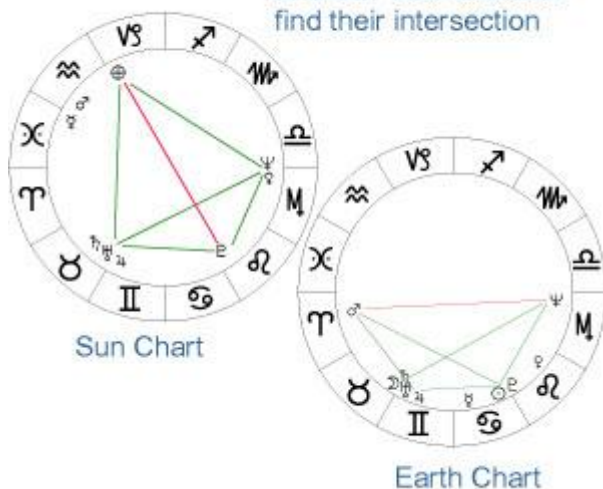

StarTypes: Life-Path Partners

Compare the earth-view
and sun-view charts to
find their intersection

Geo and Helio Planet Positions

I mentioned earlier on that one interesting exercise is to compare the geo and helio position for a given planet. For the planets outside of the earth, there will be a fixed limit as to how far apart these two positions can be. I gave the example of my geocentric Mars being in Aries, but my helio Mars was actually in Aquarius. My Mars appears “Aries” in nature, but in fact functions internally in an “Aquarian” manner. You get the idea.

With the inner planets, Mercury and Venus, the positions between geo and helio can be any place in the zodiac. For example, I have my geo Venus in Leo, but it actually was (heliocentrically speaking) in Virgo. My geo Mercury is in Cancer, but in the helio, it is in Pisces. And these two inner planets can also have aspects to one another, so keep that in mind as well.