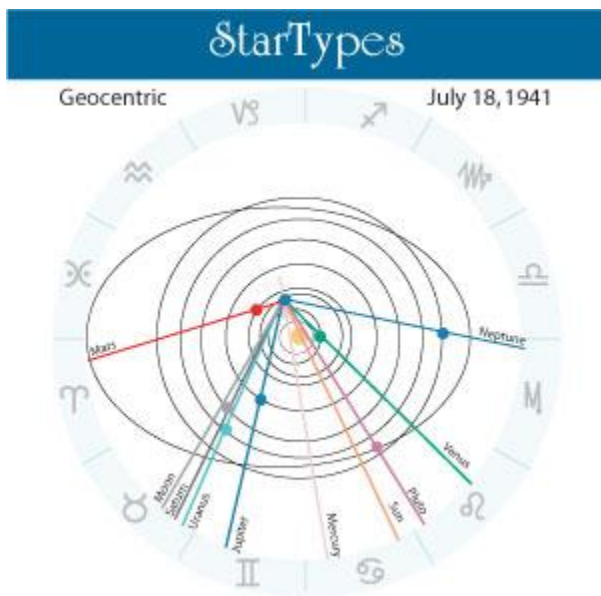

StarTypes: Life-Path Partners

then deriving heliocentric coordinates, although it can be done. It is just very involved and round about. No, what astronomers do is to start with the heliocentric coordinates and then derive the geocentric positions.

From Helio to Geo

The order is from helio to geo, and not from geo to helio, which is not to say it cannot be done the other way round. It just is very, very difficult.

Using this simple analogy, astrologers have been deriving the inner or spiritual (helio) part of astrology from the personal and circumstantial (geo) chart for centuries. Of course we can do it; we have been doing it all this time. The point is that it is so much easier, so much clearer to just use the helio chart to look at spiritual or inner issues and to use the geocentric chart to look at the outer-world of personal issues.