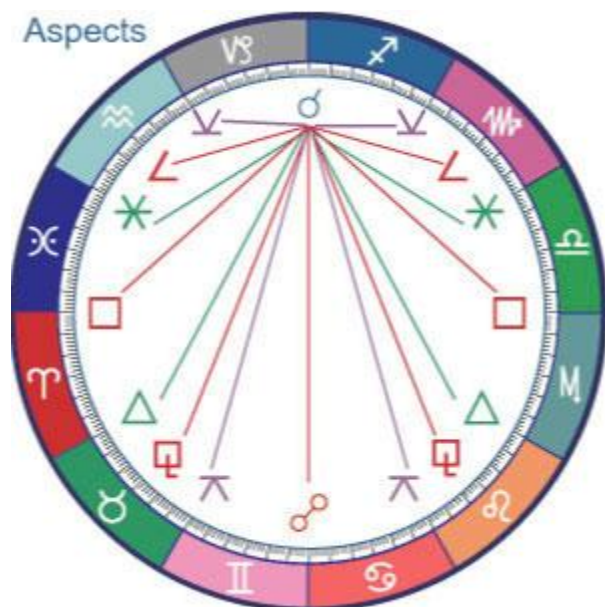

StarTypes: Life-Path Partners

Standard Aspects

Over the centuries, astrologers in all parts of the world have found certain angular separations between any two bodies in the heavens of particular interest. We just mentioned the Opposition or 180-degree aspect above that marks the Full Moon. The Conjunction or zero-degree aspect is another, where the two bodies are exactly together in the sky is another (the New Moon). These are perhaps the two most important (and well-known) astrological aspects.

In addition, the 60-degree aspects (Sextile), the 90-degree aspect (Square), and the 120-degree aspect (Trine) are also considered very auspicious and make up what we could call a second tier of aspects used by almost all astrologers.

Most Western astrologers would also add the 45-degree aspects (Semi-Square), and the 135-degree aspects (Semi-Quadrate) to the mix. Still other