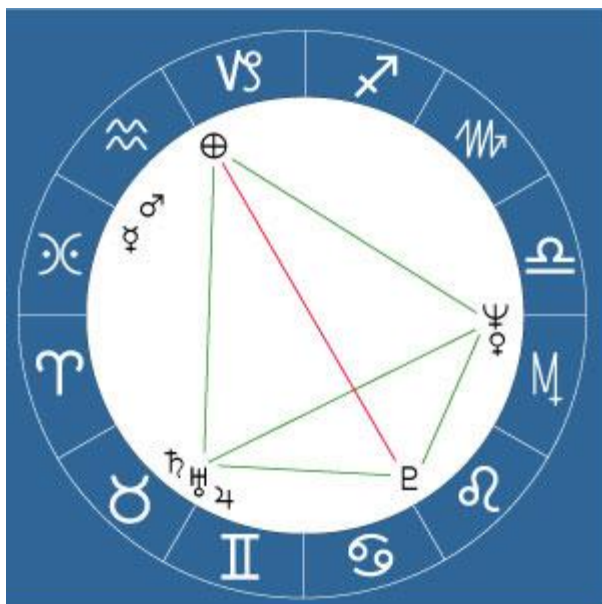

StarTypes: Life-Path Partners

My Helio Grand Trine

As I began to calculate charts for my family and other people I knew or had known in life, I could see other large-scale whole-chart patterns in their charts, things like the T-Square, the Grand Cross, and of course other Grand Trines and Kites. Soon I had run through all the common traditional patterns used in the history of astrology and was learning about patterns that at point had no name. Of course, I ended up naming them, just to make it easier to identify and refer to.

Rather than saying that a pattern was an opposition with a trine and Sextile, I ended up just calling this configuration a “Wedge,” because it looked like one. And so it went. Pretty soon I had dozens of patterns that I regularly came across. I would draw them out, using colored pencils and pens to help identify them, and I published many dozens of these patterns in