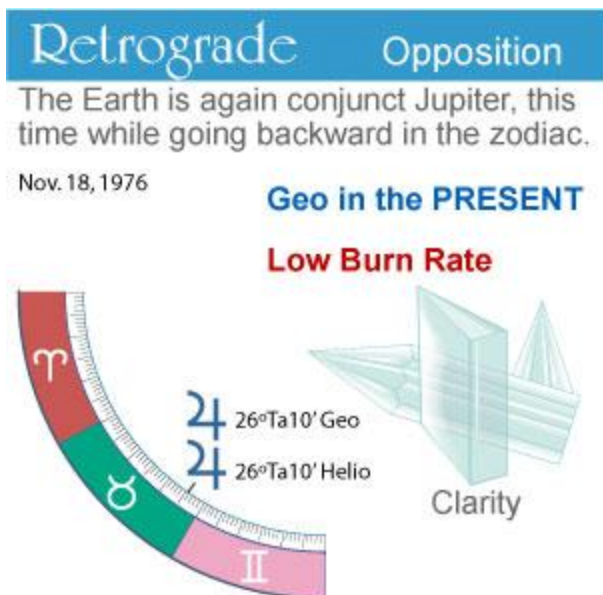

StarTypes: Life-Path Partners

Sun Opposition Planet

Once again, this is a point where there is no difference between the geo and helio positions. They are perfectly aligned and clear, but this is our second pass over this same part of the zodiac.

The time following this marks a period when the geocentric position moves behind the heliocentric position, still covering area gone over before. Meanwhile, the helio position is covering area just covered by the geocentric foray ahead into the zodiac.